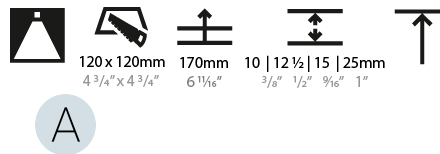

PHYSICAL

Shape: Square
Length (mm): 106
Length (in): 4 ³/₁₆
Width (mm): 106
Width (in): 4 ³/₁₆
Height (mm): 150
Height (in): 5 ⁷/₈
Ceiling Thickness (mm): 10 / 12.5 / 15 / 25
Ceiling Thickness (in): 3/8 or 1/2 or 9/16 or 1
Min. Recessing Depth (mm): 170
Min. Recessing Depth (in): 6 ¹¹/₁₆
Light Distribution: Downlight
Weight (kg): 0.769
Weight (lbs): 1.69
Fixture Finish: SSR / BKV / CWI / CRY / HAB / UFT / ITA / RUA / FTG / MYG / LOD / PUS / FRO / FUP / KIA / POP / BLS / SPG / MEY / GOH / GUM / CHC / COM / ABZ / JAG / OBR / MOS / ROR
Fixture Material: Aluminum Die Cast
Cut-out Measurements: 120mm / 4 3/4" x 120mm / 4 3/4"
Upon Request: Unique Ceiling Thickness

ELECTRICAL

Lamp Type: LED (Zhaga Standard)
Input Wattage (W): 16.5
Total Output Wattage (W): 14.7
Dimming: Dali Dimming
Driver Included: No
Driver Location: Recessed Housing
Driver Type: Constant Current - 120Vac
Driver Class: Class 2
Housing: See Components
Input Voltage (V): 120
Constant Current (MA): 350

LED

Number of LEDs: 1
Max. Delivered Lumen (lm): 770
Nominal Lumen (lm): 1140
CRI: >90 CRI
Lamp Life (hrs): 50000
Upon Request: RGB-W Tunable White Special Color Temperature Special LED

OPTICAL

Reflector: 20 / 40 / 60
Upon Request: Special Beam Angles

RATINGS AND CERTIFICATIONS

Certified By: Certified for North American Standards

IP rating: IP20
Zaneen Company Inc. © 2024, T 1800-388-3382, F 416-247-9319, www.zaneen.com