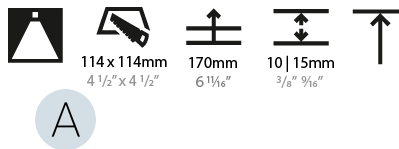

GENERAL

Series: Bioniq
Subseries: Bioniq Square Deep
Brand: Prolicht
Division: Architectural
Mounting Type: Recessed
Mounting Location: Ceiling
Subcategory: Downlight

PHYSICAL

Shape: Square
Length (mm): 119
Length (in): 4 11/16
Width (mm): 119
Width (in): 4 11/16
Depth (mm): 150
Depth (in): 5 7/8
Ceiling Thickness (mm): 10 / 12.5 / 15
Ceiling Thickness (in): 3/8 or 1/2 or 9/16
Min. Recessing Depth (mm): 170
Min. Recessing Depth (in): 6 11/16
Light Distribution: Downlight
Weight (kg): 0.592
Weight (lbs): 1.31
Fixture Finish: SSR / BKV / CWI / CRY / HAB / UFT / ITA / RUA / FTG / MYG / LOD / PUS / FRO / FUP / KIA / POP / BLS / SPG / MEY / GOH / GUM / CHC / COM / ABZ / JAG / OBR / MOS / ROR
Fixture Material: Aluminum Die Cast
Cut-out Measurements: 114mm / 4 1/2" x 114mm / 4 1/2"

ELECTRICAL

Lamp Type: LED (Zhaga Standard)
Total Output Wattage (W): 15
Dimming: Dali Dimming
Driver Included: No
Driver Location: Recessed Housing
Driver Type: Constant Current 120Vac
Housing: See components
Input Voltage (V): 120
Constant Current (MA): 350

LED

Number of LEDs: 1
Color Temperature (°K): Warm Dim
Max. Delivered Lumen (lm): 760
Nominal Lumen (lm): 1140
CRI: >90 CRI
Lamp Life (hrs): 50000

OPTICAL

Reflector: 20 / 40 / 60
Adjustability: Rotational 355°; Tilt 30°

RATINGS AND CERTIFICATIONS

Certified By: Certified for North American Standards
IP rating: IP20