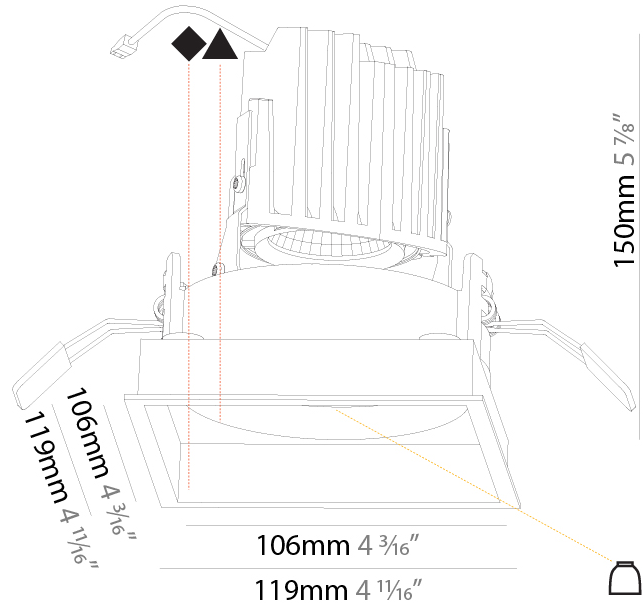

GENERAL

Series: Bioniq
Subseries: Bioniq Square Deep
Brand: Prolicht
Division: Architectural
Mounting Type: Recessed
Mounting Location: Ceiling
Subcategory: Downlight

PHYSICAL

Shape: Square
Length (mm): 119
Length (in): 4 11/16
Width (mm): 119
Width (in): 4 11/16
Depth (mm): 150
Depth (in): 5 7/8
Ceiling Thickness (mm): 10 / 12.5 / 15
Ceiling Thickness (in): 3/8 or 1/2 or 9/16
Min. Recessing Depth (mm): 170
Min. Recessing Depth (in): 6 11/16
Light Distribution: Downlight
Weight (kg): 0.592
Weight (lbs): 1.31
Fixture Finish: SSR / BKV / CWI / CRY / HAB / UFT / ITA / RUA / FTG / MYG / LOD / PUS / FRO / FUP / KIA / POP / BLS / SPG / MEY / GOH / GUM / CHC / COM / ABZ / JAG / OBR / MOS / ROR
Fixture Material: Aluminum Die Cast
Cut-out Measurements: 114mm / 4 1/2" x 114mm / 4 1/2"

ELECTRICAL

Lamp Type: LED (Zhaga Standard)
Total Output Wattage (W): 15
Dimming: Dali Dimming
Driver Included: No
Driver Location: Recessed Housing
Driver Type: Constant Current 120Vac
Housing: See components
Input Voltage (V): 120
Constant Current (MA): 350

LED

Number of LEDs: 1
Color Temperature (°K): Warm Dim
Max. Delivered Lumen (lm): 760
Nominal Lumen (lm): 1140
CRI: >90 CRI
Lamp Life (hrs): 50000

OPTICAL

Reflector: 20 / 40 / 60
Adjustability: Rotational 355°; Tilt 30°

RATINGS AND CERTIFICATIONS

Certified By: Certified for North American Standards
IP rating: IP20